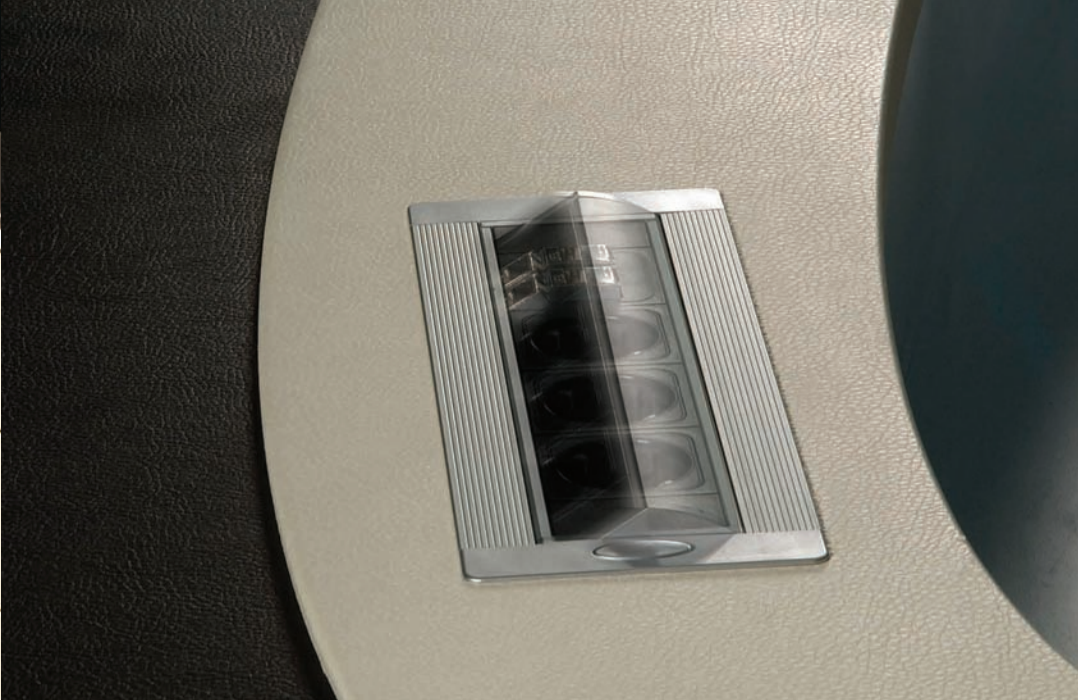

Tailored for pure satisfaction

Design by: Bozo KNEHTL

Profound design
brings elegance
into the seriousness
of the classical
working environment.

Full office setup consists of:

- adaptable conference table or one of the work-desk variations,
- storage cabinet with automatic plasma lift system and
- leather wall shelving segment with drawer/cabinet units.

- Electrical "push-to-open" drawer system
- smooth SERVO-DRIVE opening
 - full extension
 - silent closing

- Elegant table design
- premium materials
 - leather and aluminium/gold combination

- Rotatable Netbox
- 3 built-in electrical sockets
 - 2 RJ45-Network sockets
 - other optional accessories (VGA, USB)

- Leather wall coverings with optional shelves
- excellent durability
 - easy cleaning
 - "holder-free" shelving
 - one optional leather colour

- TV lift system
- remote controlling
 - up to 42" plasma or LCD
 - horizontal and vertical alignment

- Glass shelves with optional LED lightning
- elegant and stylish lights behind shelves
 - glass shelve edge illumination

- Electrical "push to open" drawer unit
- smooth on touch opening
 - full extension
 - silent closing
 - inside lightning