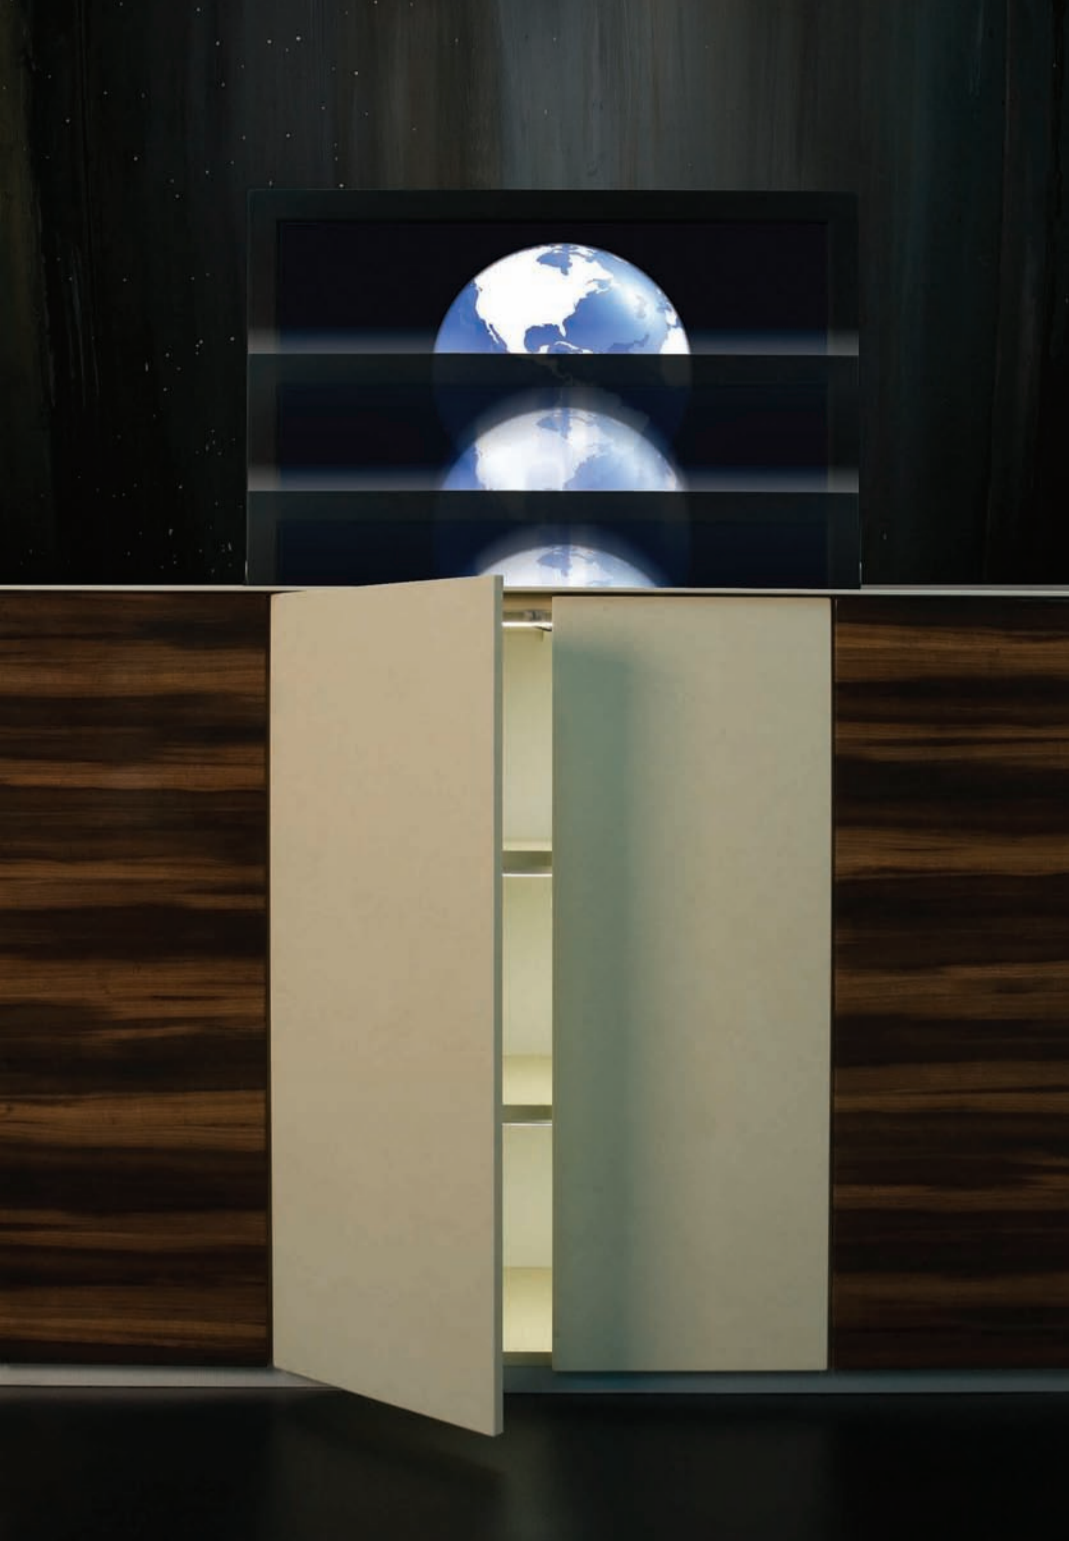

Tailored for pure satisfaction

Design by: Bozo KNEHTL

Profound design
brings elegance
into the seriousness
of the classical
working environment.

Full office setup consists of:

- adaptable conference table or one of the work-desk variations,
- storage cabinet with automatic plasma lift system and
- leather wall shelving segment with drawer/cabinet units.

- Electrical "push-to-open" drawer system
- smooth SERVO-DRIVE opening
 - full extension
 - silent closing

- Elegant table design
- premium materials
 - leather and aluminium/gold combination

- Rotatable Netbox
- 3 built-in electrical sockets
 - 2 RJ45-Network sockets
 - other optional accessories (VGA, USB)

- Leather wall coverings with optional shelves
- excellent durability
 - easy cleaning
 - "holder-free" shelving
 - one optional leather colour

- TV lift system
- remote controlling
 - up to 42" plasma or LCD
 - horizontal and vertical alignment

- Glass shelves with optional LED lightning
- elegant and stylish lights behind shelves
 - glass shelve edge illumination

- Electrical "push to open" drawer unit
- smooth on touch opening
 - full extension
 - silent closing
 - inside lightning