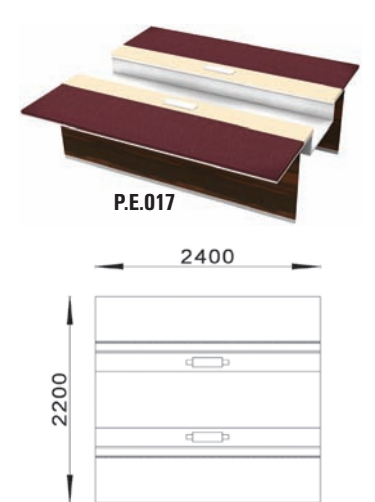

Expanded executive desk

Expanded executive desk with left ending

Expanded executive desk with right ending

Large executive desk (shorter right desk)

Large executive desk (shorter right desk) with left ending

Large executive desk (shorter left desk) with right ending

Executive conference desk

Large executive conference desk

Expansion module

Leather wall

P.E.020
HxWxD: 2500x1000x19

Leather wall with glass shelving

P.E.021
HxWxD: 2500x1000x239

Leather wall with full glass shelving

P.E.022
HxWxD: 2500x1000x239

Leather wall with drawer unit

P.E.023
HxWxD: 2500x1000x489

Leather wall with glass shelving and drawer unit

P.E.024
HxWxD: 2500x1000x489

Leather wall with cabinet unit

P.E.025
HxWxD: 2500x1000x489

Leather wall with glass shelving and cabinet unit

P.E.026
HxWxD: 2500x1000x489

Elliptical conference desk

P.E.018

Large elliptical conference desk