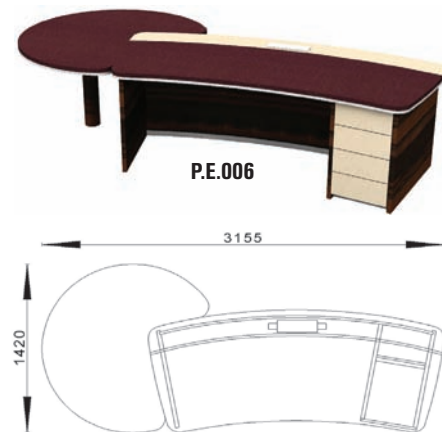

Executive desk with double drawer unit

Executive desk with single drawer unit (L)

Executive desk with single drawer unit (R)

Executive desk with double drawer unit and left ending

Executive desk with double drawer unit and right ending

Short cabinet

P.E.027
HxWxD: 1106x2460x400

Large cabinet

P.E.028
HxWxD: 1106x3600x400

Large executive desk (shorter left desk)

Executive desk with single drawer unit and left ending

Executive desk with single drawer unit and right ending

Expanded executive desk

Expanded executive desk with left ending

Expanded executive desk with right ending

Large executive desk (shorter right desk)

Large executive desk (shorter right desk) with left ending

Large executive desk (shorter left desk) with right ending

Executive conference desk

Large executive conference desk

Expansion module

Leather wall

P.E.020
HxWxD: 2500x1000x19

Leather wall with glass shelving