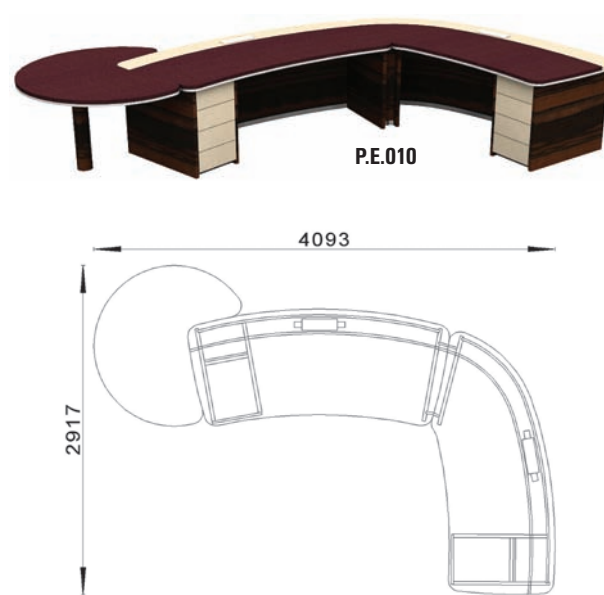

Short cabinet

P.E.027
HxWxD: 1106x2460x400

Large cabinet

P.E.028
HxWxD: 1106x3600x400

Large executive desk (shorter left desk)

Executive desk with single drawer unit and left ending

Executive desk with single drawer unit and right ending

Expanded executive desk

Expanded executive desk with left ending

Expanded executive desk with right ending

Large executive desk (shorter right desk)

Large executive desk (shorter right desk) with left ending

Large executive desk (shorter left desk) with right ending

Executive conference desk

Large executive conference desk

Expansion module

Leather wall

P.E.020
HxWxD: 2500x1000x19

Leather wall with glass shelving

P.E.021
HxWxD: 2500x1000x239

Leather wall with full glass shelving

P.E.022
HxWxD: 2500x1000x239

Leather wall with drawer unit

P.E.023
HxWxD: 2500x1000x489

Leather wall with glass shelving and drawer unit

P.E.024
HxWxD: 2500x1000x489