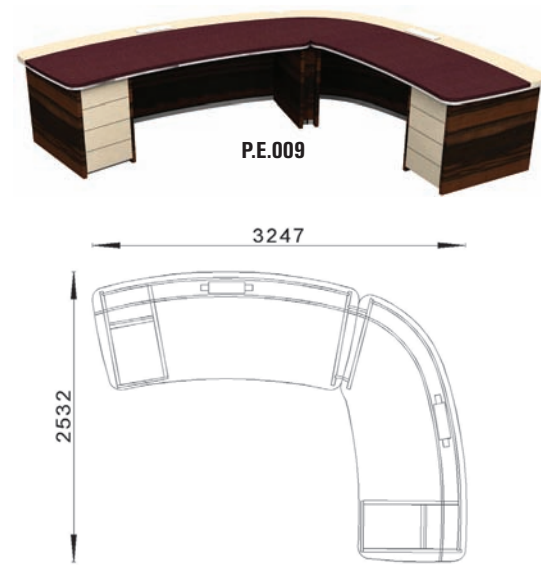

Short cabinet

P.E.027
HxWxD: 1106x2460x400

Large cabinet

P.E.028
HxWxD: 1106x3600x400

Large executive desk (shorter left desk)

Executive desk with single drawer unit and left ending

Executive desk with single drawer unit and right ending

Expanded executive desk

Expanded executive desk with left ending

Expanded executive desk with right ending

Large executive desk (shorter right desk)

Large executive desk (shorter right desk) with left ending

Large executive desk (shorter left desk) with right ending

Executive conference desk

Large executive conference desk

Expansion module

Leather wall

P.E.020
HxWxD: 2500x1000x19

Leather wall with glass shelving

P.E.021
HxWxD: 2500x1000x239

Leather wall with full glass shelving

P.E.022
HxWxD: 2500x1000x239

Leather wall with drawer unit

P.E.023
HxWxD: 2500x1000x489

Leather wall with glass shelving and drawer unit

P.E.024
HxWxD: 2500x1000x489