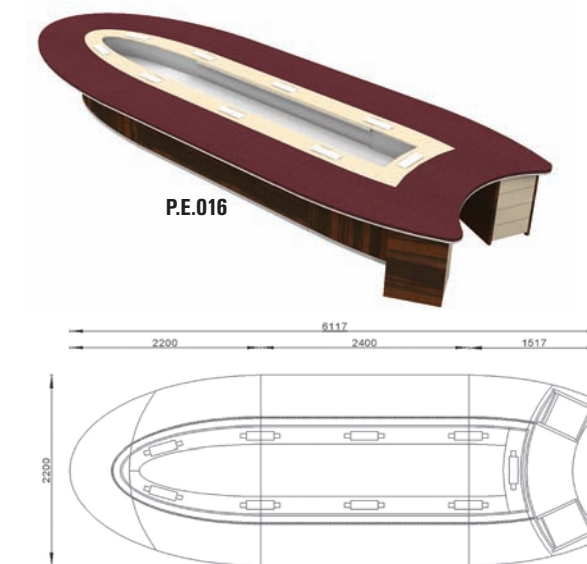

Executive desk with double drawer unit

Executive desk with single drawer unit (L)

Executive desk with single drawer unit (R)

Executive desk with double drawer unit and left ending

Executive desk with double drawer unit and right ending

Short cabinet

P.E.027
HxWxD: 1106x2460x400

Large cabinet

P.E.028
HxWxD: 1106x3600x400

Large executive desk (shorter left desk)

Executive desk with single drawer unit and left ending

Executive desk with single drawer unit and right ending

Expanded executive desk

Expanded executive desk with left ending

Expanded executive desk with right ending

Large executive desk (shorter right desk)

Large executive desk (shorter right desk) with left ending

Large executive desk (shorter left desk) with right ending

Executive conference desk

Large executive conference desk

Expansion module

Leather wall

P.E.020
HxWxD: 2500x1000x19

Leather wall with glass shelving