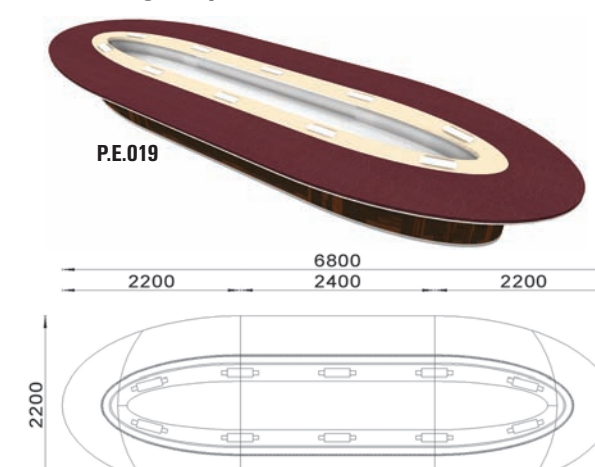

Leather wall with cabinet unit

P.E.025
HxWxD: 2500x1000x489

Leather wall with glass shelving and cabinet unit

P.E.026
HxWxD: 2500x1000x489

Elliptical conference desk

P.E.018

Large elliptical conference desk