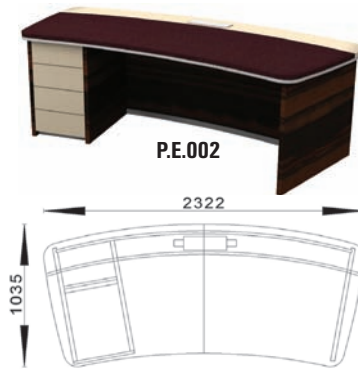

Executive desk with double drawer unit

Executive desk with single drawer unit (L)

Executive desk with single drawer unit (R)

Executive desk with double drawer unit and left ending

Executive desk with double drawer unit and right ending

Short cabinet

P.E.027
HxWxD: 1106x2460x400

Large cabinet

P.E.028
HxWxD: 1106x3600x400

Large executive desk (shorter left desk)

Executive desk with single drawer unit and left ending

Executive desk with single drawer unit and right ending

Large executive desk (shorter left desk) with right ending

Executive conference desk

Large executive conference desk

Expansion module

Leather wall

P.E.020
HxWxD: 2500x1000x19

Leather wall with glass shelving

Leather wall with cabinet unit

P.E.025
HxWxD: 2500x1000x489

Leather wall with glass shelving and cabinet unit

P.E.026
HxWxD: 2500x1000x489

Elliptical conference desk

P.E.018

Large elliptical conference desk