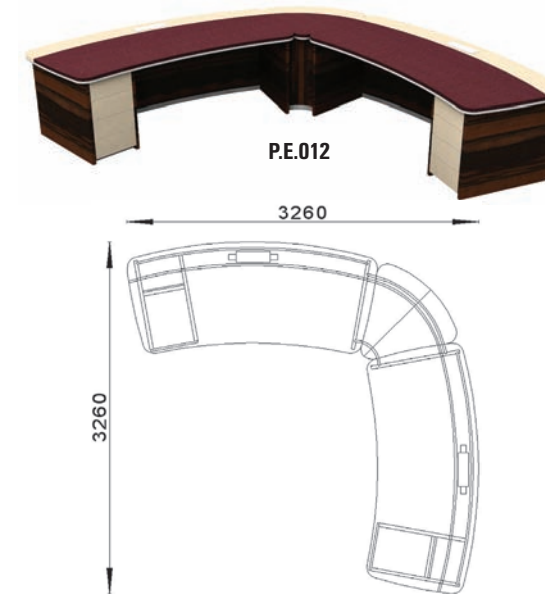

Executive desk with double drawer unit

Executive desk with single drawer unit (L)

Executive desk with single drawer unit (R)

Executive desk with double drawer unit and left ending

Executive desk with double drawer unit and right ending

Short cabinet

P.E.027
HxWxD: 1106x2460x400

Large cabinet

P.E.028
HxWxD: 1106x3600x400

Large executive desk (shorter left desk)

Executive desk with single drawer unit and left ending

Executive desk with single drawer unit and right ending

Expanded executive desk

Expanded executive desk with left ending

Expanded executive desk with right ending

Large executive desk (shorter right desk)

Large executive desk (shorter right desk) with left ending

Large executive desk (shorter left desk) with right ending

Executive conference desk

Large executive conference desk

Expansion module

Leather wall

P.E.020
HxWxD: 2500x1000x19

Leather wall with glass shelving