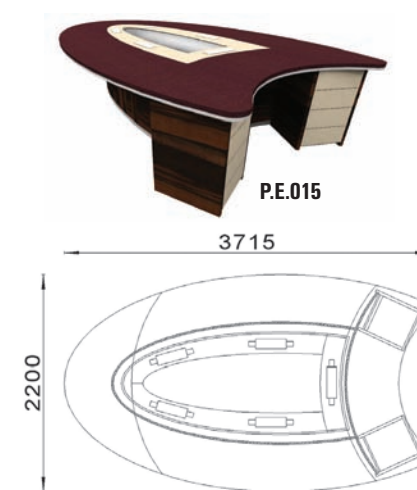

Short cabinet

P.E.027
HxWxD: 1106x2460x400

Large cabinet

P.E.028
HxWxD: 1106x3600x400

Large executive desk (shorter left desk)

Executive desk with single drawer unit and left ending

Executive desk with single drawer unit and right ending

Expanded executive desk

Expanded executive desk with left ending

Expanded executive desk with right ending

Large executive desk (shorter right desk)

Large executive desk (shorter right desk) with left ending

Large executive desk (shorter left desk) with right ending

Executive conference desk

Large executive conference desk

Expansion module

Leather wall

P.E.020
HxWxD: 2500x1000x19

Leather wall with glass shelving

P.E.021
HxWxD: 2500x1000x239

Leather wall with full glass shelving

P.E.022
HxWxD: 2500x1000x239

Leather wall with drawer unit

P.E.023
HxWxD: 2500x1000x489

Leather wall with glass shelving and drawer unit

P.E.024
HxWxD: 2500x1000x489