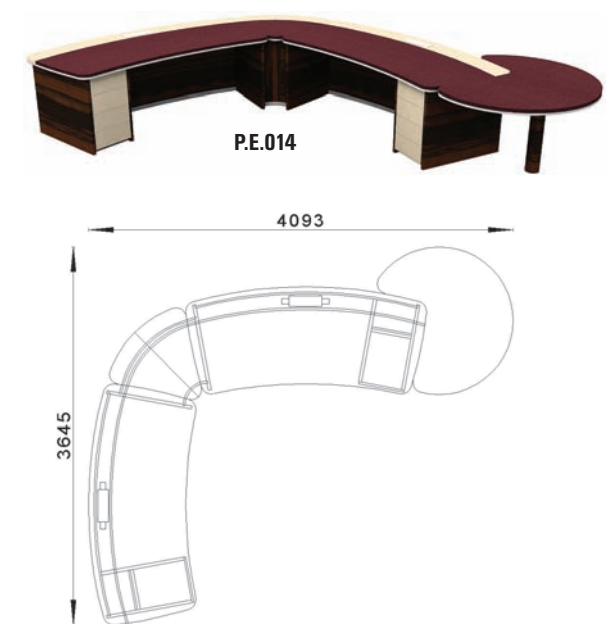

Executive desk with double drawer unit

Executive desk with single drawer unit (L)

Executive desk with single drawer unit (R)

Executive desk with double drawer unit and left ending

Executive desk with double drawer unit and right ending

Short cabinet

P.E.027
HxWxD: 1106x2460x400

Large cabinet

P.E.028
HxWxD: 1106x3600x400

Large executive desk (shorter left desk)

Executive desk with single drawer unit and left ending

Executive desk with single drawer unit and right ending

Expanded executive desk

Expanded executive desk with left ending

Expanded executive desk with right ending

Large executive desk (shorter right desk)

Large executive desk (shorter right desk) with left ending

Large executive desk (shorter left desk) with right ending

Executive conference desk

Large executive conference desk

Expansion module

Leather wall

P.E.020
HxWxD: 2500x1000x19

Leather wall with glass shelving