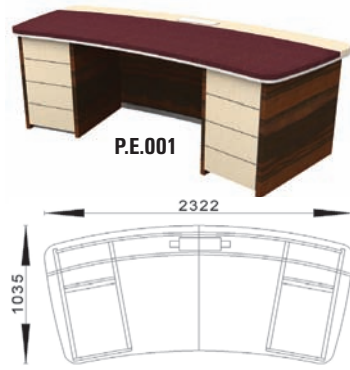

Executive desk with double drawer unit

Executive desk with single drawer unit (L)

Executive desk with single drawer unit (R)

Executive desk with double drawer unit and left ending

Executive desk with double drawer unit and right ending

Short cabinet

P.E.027
HxWxD: 1106x2460x400

Large cabinet

P.E.028
HxWxD: 1106x3600x400

Large executive desk (shorter left desk)

Executive desk with single drawer unit and left ending

Executive desk with single drawer unit and right ending

Expanded executive desk

Expanded executive desk with left ending

Expanded executive desk with right ending

Large executive desk (shorter right desk)

Large executive desk (shorter right desk) with left ending

Large executive desk (shorter left desk) with right ending

Executive conference desk

Large executive conference desk

Expansion module

Leather wall

P.E.020
HxWxD: 2500x1000x19

Leather wall with glass shelving