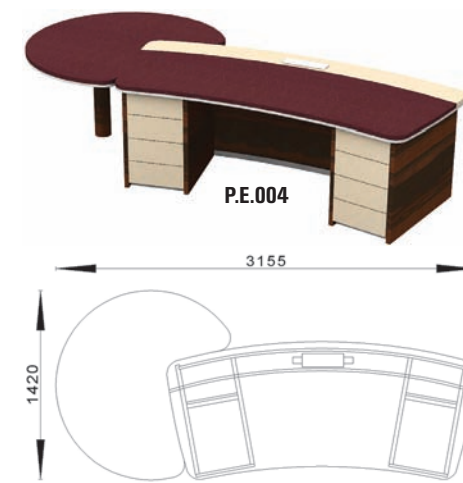

Executive desk with double drawer unit

Executive desk with single drawer unit (L)

Executive desk with single drawer unit (R)

Executive desk with double drawer unit and left ending

Executive desk with double drawer unit and right ending

Short cabinet

P.E.027
HxWxD: 1106x2460x400

Large cabinet

P.E.028
HxWxD: 1106x3600x400

Large executive desk (shorter left desk)

Executive desk with single drawer unit and left ending

Executive desk with single drawer unit and right ending

Large executive desk (shorter left desk) with right ending

Executive conference desk

Large executive conference desk

Expansion module

Leather wall

P.E.020
HxWxD: 2500x1000x19

Leather wall with glass shelving

Leather wall with cabinet unit

P.E.025
HxWxD: 2500x1000x489

Leather wall with glass shelving and cabinet unit

P.E.026
HxWxD: 2500x1000x489

Elliptical conference desk

P.E.018

Large elliptical conference desk