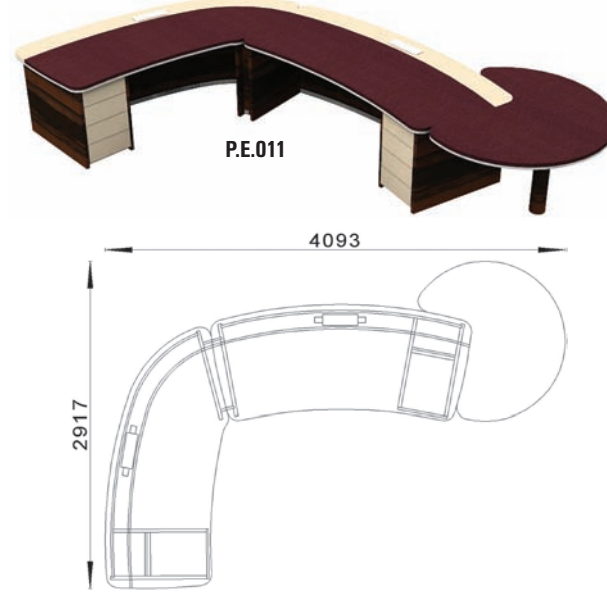

Short cabinet

P.E.027
HxWxD: 1106x2460x400

Large cabinet

P.E.028
HxWxD: 1106x3600x400

Large executive desk (shorter left desk)

Executive desk with single drawer unit and left ending

Executive desk with single drawer unit and right ending

Expanded executive desk

Expanded executive desk with left ending

Expanded executive desk with right ending

Large executive desk (shorter right desk)

Large executive desk (shorter right desk) with left ending

Large executive desk (shorter left desk) with right ending

Executive conference desk

Large executive conference desk

Expansion module

Leather wall

P.E.020
HxWxD: 2500x1000x19

Leather wall with glass shelving

P.E.021
HxWxD: 2500x1000x239

Leather wall with full glass shelving

P.E.022
HxWxD: 2500x1000x239

Leather wall with drawer unit

P.E.023
HxWxD: 2500x1000x489

Leather wall with glass shelving and drawer unit

P.E.024
HxWxD: 2500x1000x489