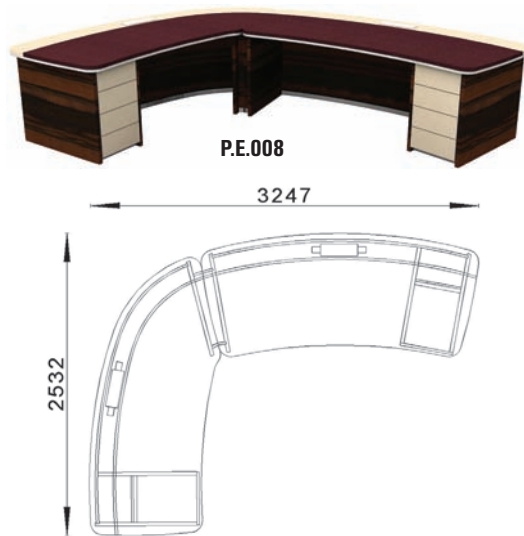

Executive desk with double drawer unit

Executive desk with single drawer unit (L)

Executive desk with single drawer unit (R)

Executive desk with double drawer unit and left ending

Executive desk with double drawer unit and right ending

Short cabinet

P.E.027
HxWxD: 1106x2460x400

Large cabinet

P.E.028
HxWxD: 1106x3600x400

Large executive desk (shorter left desk)

Executive desk with single drawer unit and left ending

Executive desk with single drawer unit and right ending

Expanded executive desk

Expanded executive desk with left ending

Expanded executive desk with right ending

Large executive desk (shorter right desk)

Large executive desk (shorter right desk) with left ending

Large executive desk (shorter left desk) with right ending

Executive conference desk

Large executive conference desk

Expansion module

Leather wall

P.E.020
HxWxD: 2500x1000x19

Leather wall with glass shelving