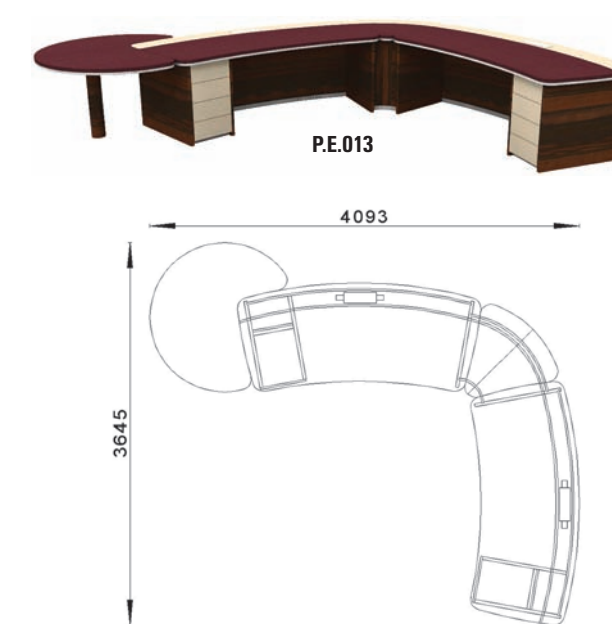

Short cabinet

P.E.027
HxWxD: 1106x2460x400

Large cabinet

P.E.028
HxWxD: 1106x3600x400

Large executive desk (shorter left desk)

Executive desk with single drawer unit and left ending

Executive desk with single drawer unit and right ending

Expanded executive desk

Expanded executive desk with left ending

Expanded executive desk with right ending

Large executive desk (shorter right desk)

Large executive desk (shorter right desk) with left ending

Large executive desk (shorter left desk) with right ending

Executive conference desk

Large executive conference desk

Expansion module

Leather wall

P.E.020
HxWxD: 2500x1000x19

Leather wall with glass shelving

Leather wall with cabinet unit

P.E.025
HxWxD: 2500x1000x489

Leather wall with glass shelving and cabinet unit

P.E.026
HxWxD: 2500x1000x489

Elliptical conference desk

P.E.018

Large elliptical conference desk