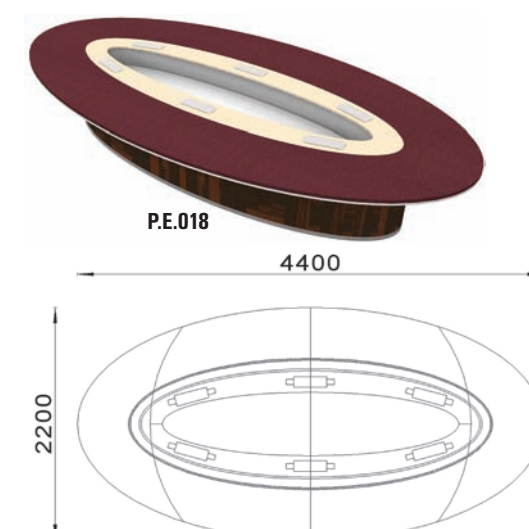

Leather wall with cabinet unit

P.E.025
HxWxD: 2500x1000x489

Leather wall with glass shelving and cabinet unit

P.E.026
HxWxD: 2500x1000x489

Elliptical conference desk

P.E.018

Large elliptical conference desk