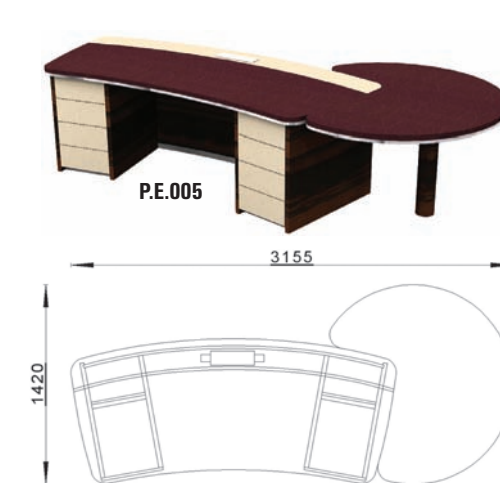

Executive desk with double drawer unit

Executive desk with single drawer unit (L)

Executive desk with single drawer unit (R)

Executive desk with double drawer unit and left ending

Executive desk with double drawer unit and right ending

Short cabinet

P.E.027
HxWxD: 1106x2460x400

Large cabinet

P.E.028
HxWxD: 1106x3600x400

Large executive desk (shorter left desk)

Executive desk with single drawer unit and left ending

Executive desk with single drawer unit and right ending

Expanded executive desk

Expanded executive desk with left ending

Expanded executive desk with right ending

Large executive desk (shorter right desk)

Large executive desk (shorter right desk) with left ending

Large executive desk (shorter left desk) with right ending

Executive conference desk

Large executive conference desk

Expansion module

Leather wall

P.E.020
HxWxD: 2500x1000x19

Leather wall with glass shelving