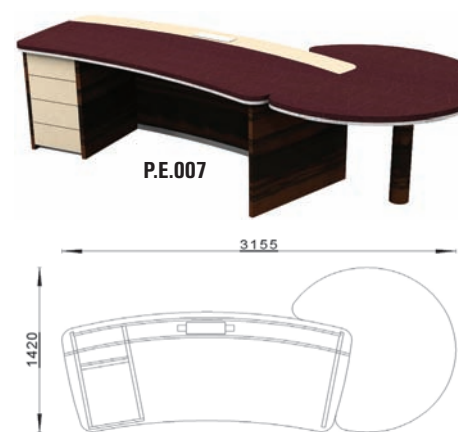

Executive desk with double drawer unit

Executive desk with single drawer unit (L)

Executive desk with single drawer unit (R)

Executive desk with double drawer unit and left ending

Executive desk with double drawer unit and right ending

Short cabinet

P.E.027
HxWxD: 1106x2460x400

Large cabinet

P.E.028
HxWxD: 1106x3600x400

Large executive desk (shorter left desk)

Executive desk with single drawer unit and left ending

Executive desk with single drawer unit and right ending

Expanded executive desk

Expanded executive desk with left ending

Expanded executive desk with right ending

Large executive desk (shorter right desk)

Large executive desk (shorter right desk) with left ending

Large executive desk (shorter left desk) with right ending

Executive conference desk

Large executive conference desk

Expansion module

Leather wall

P.E.020
HxWxD: 2500x1000x19

Leather wall with glass shelving