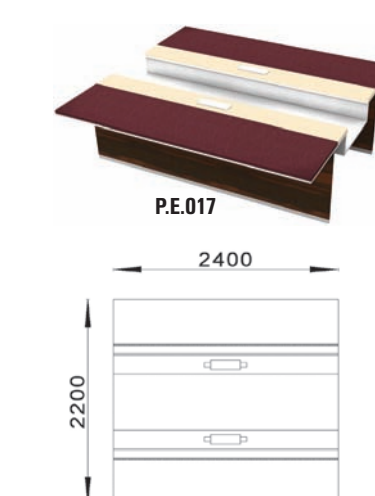

Expansion module

P.E.017